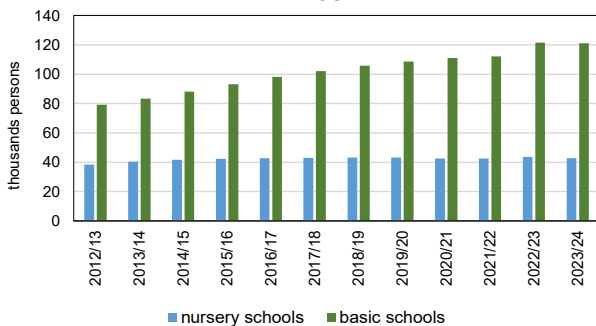

EDUCATION IN PRAGUE 2023/2024

Source: Ministry of Education, Youth, and Sports

	Prague	Czechia
Nursery schools	443	5 398
Classes	1 979	17 248
Children	42 771	364 491
Basic schools	292	4 276
Classes	5 569	51 541
Children	120 929	1 000 346
Secondary schools	193	1 304
Classes	3 204	20 938
Children	76 845	484 758
Conservatoires	8	18
Children	1 729	3 812
Higher professional schools	35	151
Students	5 029	21 676
Full-time studies	3 538	13 180
Universities¹⁾	26	54
Faculties	41	149
Students according to the place of study	122 559	308 640
with Czech citizenship	94 909	253 167
Students according to the place of permanent residence	36 745	308 640
with Czech citizenship	34 249	253 167

¹⁾ Public, private and state universities.

CHILDREN IN NURSERY OR BASIC SCHOOLS IN PRAGUE

Source: Ministry of Education, Youth, and Sports