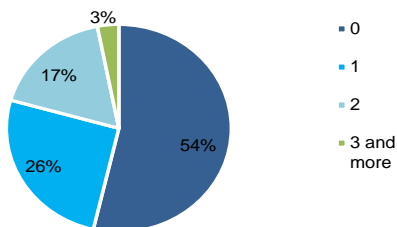

HOUSEHOLDS IN PRAGUE 2021

by usual residence Data source: Population and Housing Census 2021

	Prague	Czechia
Population, total	1 301 432	10 524 167
Housekeeping households, total	658 001	4 813 103
One-family households	323 764	2 773 930
One-couple families	260 252	2 265 340
Husband-wife-couple families	178 820	1 748 068
Consensual union opposite-sex couple families	78 896	509 535
Registered partnership couple and Consensual union same-sex couple families	2 536	7 737
Lone parent families	63 512	508 590
Lone mother families	54 572	431 530
Lone father families	8 940	77 060
Two-or-more family households	4 840	70 115
One person households	308 279	1 880 336
Multi person households	21 118	88 722

Households by number of dependent children

One couple families by number of children	260 252	2 265 340
none	146 641	1 297 544
one	52 091	419 934
two	51 734	450 911
three and more	9 786	96 951
Lone parent families by number of children	63 512	508 590
none	24 622	206 152
one	26 157	191 519
two	10 963	91 708
three and more	1 770	19 211

CONSENSUAL UNION OPPOSITE-SEX COUPLE FAMILIES BY NUMBER OF CHILDREN