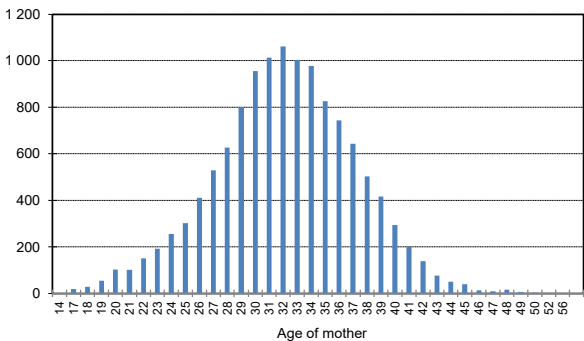

POPULATION, BIRTHS 2023

Source: Czech Statistical Office

	Live births			
	Total	Outside marriage	Mother in age of	
			Up to 29 years	30+
Praha	12 575	4 839	3 575	9 000
Praha 1	218	99	65	153
Praha 2	453	179	106	347
Praha 3	745	304	193	552
Praha 4	1 290	532	359	931
Praha 5	952	353	268	684
Praha 6	1 066	389	239	827
Praha 7	496	186	111	385
Praha 8	1 065	417	303	762
Praha 9	756	261	238	518
Praha 10	1 126	465	356	770
Praha 11	690	260	206	484
Praha 12	612	237	164	448
Praha 13	646	224	189	457
Praha 14	479	193	179	300
Praha 15	487	175	136	351
Praha 16	195	75	63	132
Praha 17	309	115	86	223
Praha 18	374	125	122	252
Praha 19	128	46	49	79
Praha 20	128	51	33	95
Praha 21	151	69	52	99
Praha 22	209	84	58	151

LIVE BIRTHS IN PRAGUE BY AGE OF MOTHER IN 2023

Source: Czech Statistical Office