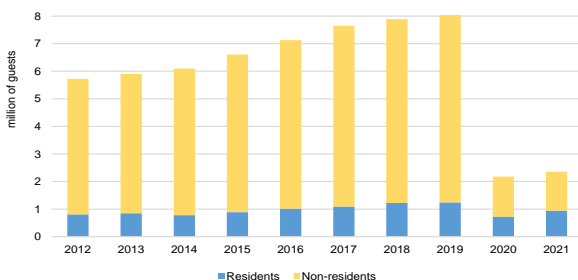

GUESTS IN COLLECTIVE ACCOMODATION ESTABLISHMENTS IN PRAGUE

Source: Czech Statistical Office