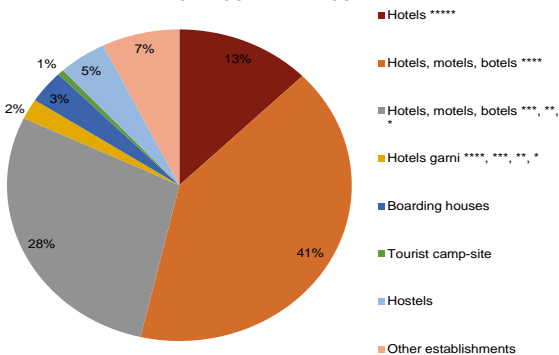

TOURISM IN PRAGUE 2021

Source: Czech Statistical Office

	Number of establishments	Rooms	Beds
Capacity of collective accommodation establishments	863	43 000	93 535
Hotels *****	48	6 135	11 825
Hotels, motels, hotels ****	252	18 556	38 334
Hotels, motels, hotels ***	219	10 778	24 280
Hotels, motels, hotels **	20	959	2 066
Hotels, motels, hotels *	6	82	264
Hotels garni ****, ***, **, *	36	921	1 981
Boarding house	112	1 274	3 191
Tourist camp-site	19	192	564
Hostels	55	1 301	4 209
Other establishments	96	2 802	6 821

BEDS IN ACCOMODATION ESTABLISHMENTS BY CATEGORY IN PRAGUE