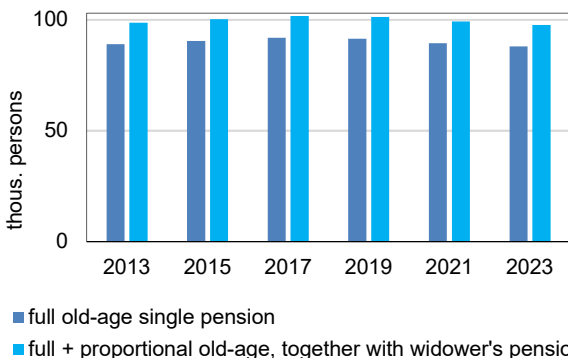

SENIOR MEN

MEN AGED 65+ IN PRAGUE

Source: CZSO

ONE-PERSON HOUSEHOLDS OF MEN 65+ IN PRAGUE

Source: CZSO

PENSION RECIPIENTS IN PRAGUE - MALES

Source: Ministry of Labour and Social Affairs