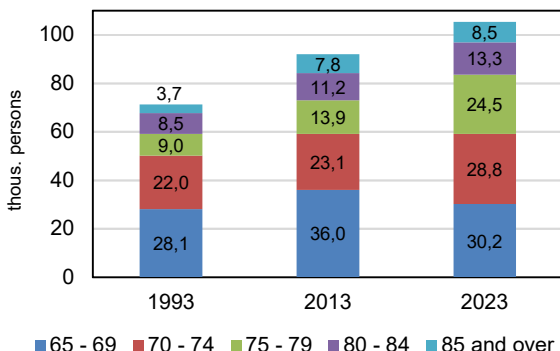

SENIOR MEN

MEN AGED 65+ IN PRAGUE

Source: CZSO

ONE-PERSON HOUSEHOLDS OF MEN 65+ IN PRAGUE

Source: CZSO

PENSION RECIPIENTS IN PRAGUE - MALES

Source: Ministry of Labour and Social Affairs