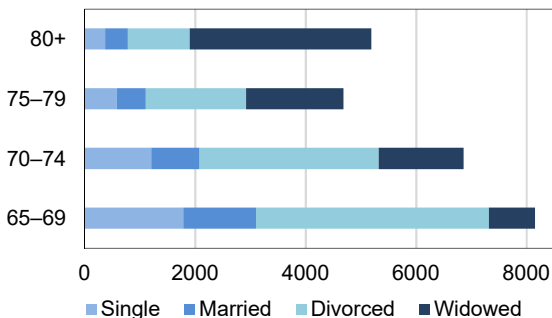

SENIOR MEN

MEN AGED 65+ IN PRAGUE

Source: CZSO

ONE-PERSON HOUSEHOLDS OF MEN 65+ IN PRAGUE

Source: CZSO

PENSION RECIPIENTS IN PRAGUE - MALES

Source: Ministry of Labour and Social Affairs