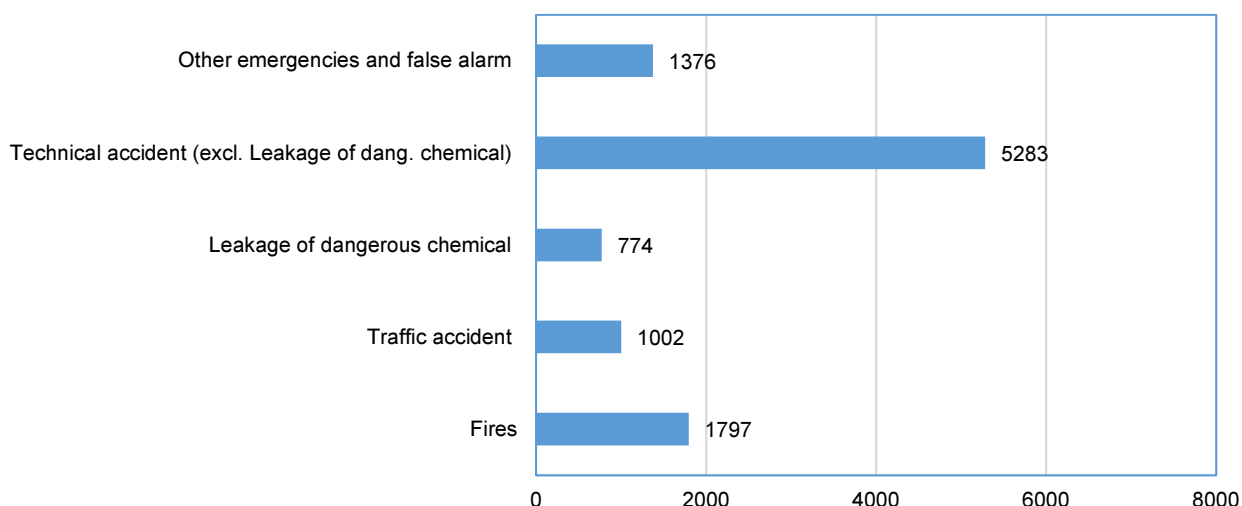

CRIME, ACCIDENTS, FIRES 2020

Source: Police Headquarters of the CR, Fire and Rescue Service of the Capital City of Prague

Preliminary data

	Prague	Czechia
Registered criminal offences	38 059	165 525
of which:		
Economic crime	4 567	18 528
General crime	30 872	121 981
Robberies	229	1 248
Burglaries in flats, multi-dwelling buildings	998	4 060
Rapes	89	639
Murders	17	130
Criminal offences per 1 000 inhabitants	28,7	15,5
Solved criminal offences	8 660	77 786
Traffic accidents	16 925	94 794
Under the influence of alcohol	405	4 486
Killed persons	22	460
Injured persons	1 735	22 687
Seriously	131	1 807
Slightly	1 604	20 880
Traffic accidents per 1 000 inhabitants	12,8	8,9
Fires	1 797	17 346
Killed persons	6	107
Injured persons	138	1 250
Fires per 1 000 inhabitants	1,4	1,6

ACTIONS OF FIRE AND RESCUE SERVICE IN PRAGUE IN 2020

Source: Fire and Rescue Service of the Capital City of Prague