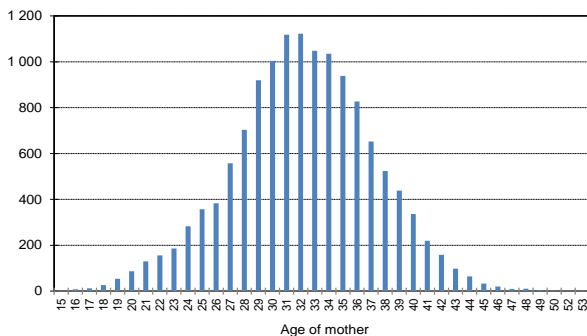

POPULATION, BIRTHS 2022

Source: Czech Statistical Office

	Live births			
	Total	Outside marriage	Mother in age of	
			Up to 29 years	30+
Praha	13 528	5 553	3 862	9 666
Praha 1	220	92	70	150
Praha 2	470	187	132	338
Praha 3	872	354	224	648
Praha 4	1 393	619	396	997
Praha 5	1 080	450	286	794
Praha 6	1 163	453	298	865
Praha 7	532	234	107	425
Praha 8	1 175	498	363	812
Praha 9	753	275	221	532
Praha 10	1 187	509	314	873
Praha 11	744	302	229	515
Praha 12	660	248	177	483
Praha 13	670	278	204	466
Praha 14	525	227	201	324
Praha 15	524	208	157	367
Praha 16	213	91	64	149
Praha 17	298	128	101	197
Praha 18	401	151	127	274
Praha 19	134	53	47	87
Praha 20	131	51	40	91
Praha 21	157	65	48	109
Praha 22	226	80	56	170

LIVE BIRTHS IN PRAQUE BY AGE OF MOTHER IN 2022

Source: Czech Statistical Office