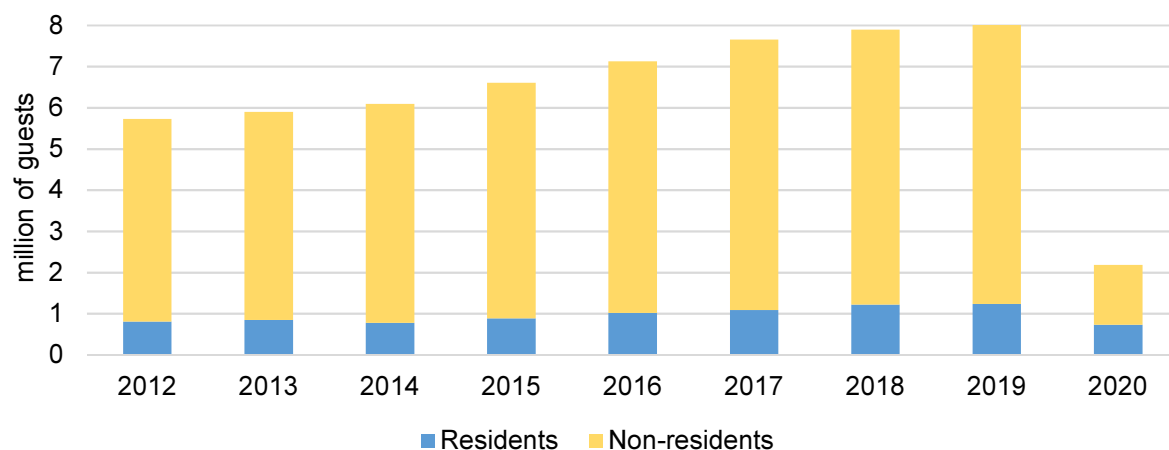

GUESTS IN COLLECTIVE ACCOMODATION ESTABLISHMENTS IN PRAGUE

Source: Czech Statistical Office