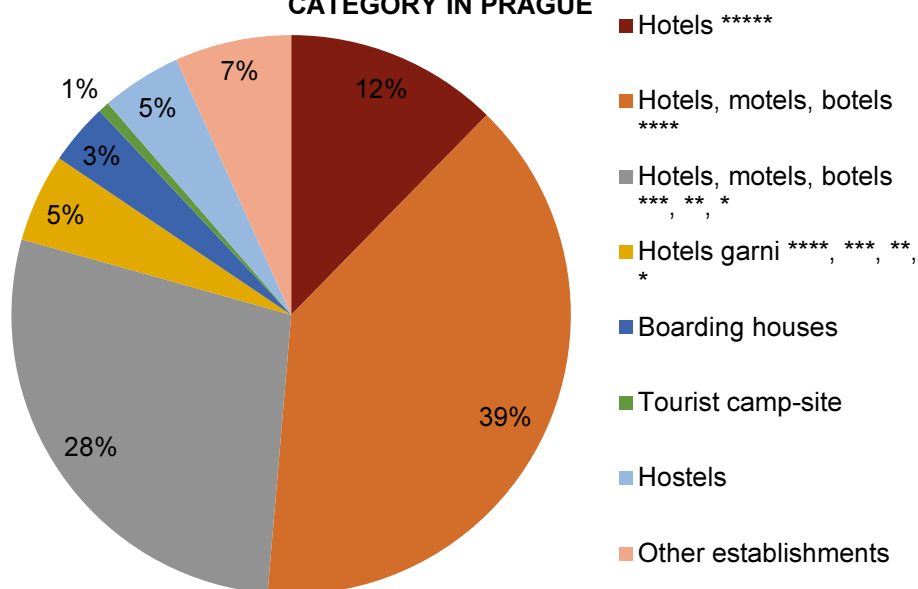

TOURISM IN PRAGUE 2020

Source: Czech Statistical Office

	Number of establishments	Rooms	Beds
Capacity of collective accomodation establishments	910	44 599	102 118
Hotels *****	49	6 387	12 599
Hotels, motels, botels ****	265	19 083	39 835
Hotels, motels, botels ***	234	11 400	26 189
Hotels, motels, botels **	22	881	2 264
Hotels, motels, botels *	5	53	141
Hotels garni ****, ***, **, *	43	1 145	5 208
Boarding house	118	1 405	3 621
Tourist camp-site	20	211	654
Hostels	60	1 385	4 733
Other establishments	94	2 649	6 874

BEDS IN ACCOMODATION ESTABLISHMENTS BY CATEGORY IN PRAGUE

Source: Czech Statistical Office