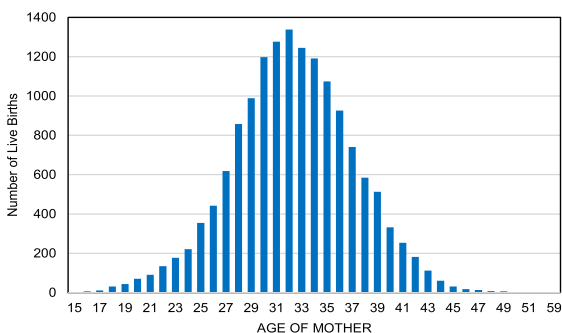

POPULATION, BIRTHS 2021

Source: Czech Statistical Office

	Live births			
	Total	Outside marriage	Mother in age of	
			Up to 29 years	30+
Praha	15 157	6 142	4 048	11 109
Praha 1	292	131	79	213
Praha 2	515	215	105	410
Praha 3	951	409	238	713
Praha 4	1 581	655	418	1 163
Praha 5	1 132	456	305	827
Praha 6	1 321	501	295	1 026
Praha 7	614	241	136	478
Praha 8	1 361	567	388	973
Praha 9	895	328	258	637
Praha 10	1 256	546	320	936
Praha 11	790	315	222	568
Praha 12	716	285	177	539
Praha 13	757	297	244	513
Praha 14	563	230	167	396
Praha 15	566	223	165	401
Praha 16	274	132	78	196
Praha 17	357	133	96	261
Praha 18	494	191	145	349
Praha 19	179	77	49	130
Praha 20	141	64	45	96
Praha 21	162	63	49	113
Praha 22	240	83	69	171

LIVE BIRTHS IN PRAGUE BY AGE OF MOTHER IN 2021

Source: Czech Statistical Office