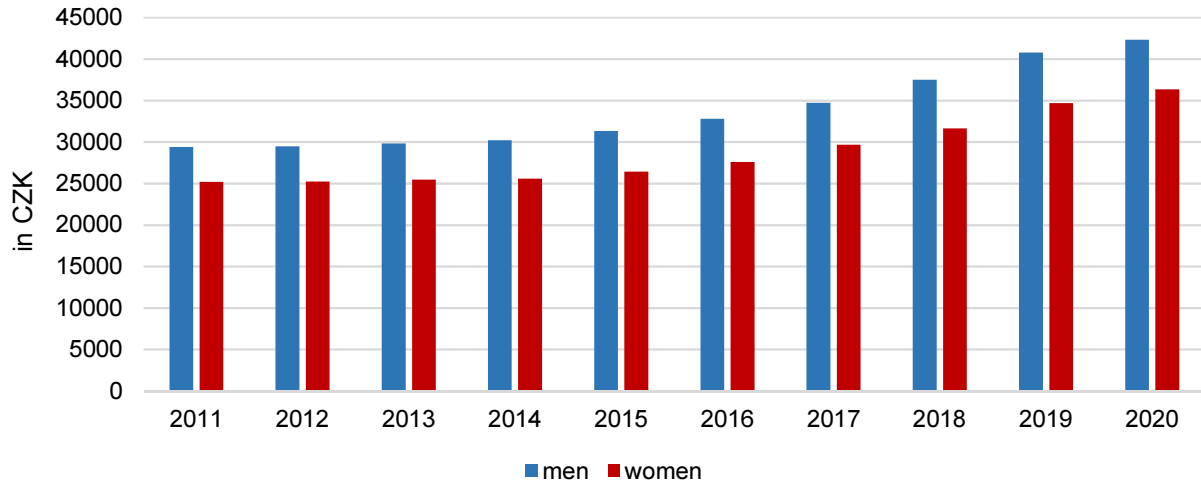

LABOUR MARKET IN GRAPHS II.

MEDIAN OF WAGES OF MEN AND WOMEN IN PRAGUE

Source: Ministry of Finance of the CR, Ministry of Labour and Social Affairs in the CR

AVERAGE GROSS WAGES BY CLASSIFICATION OF OCCUPATIONS IN PRAGUE 2020