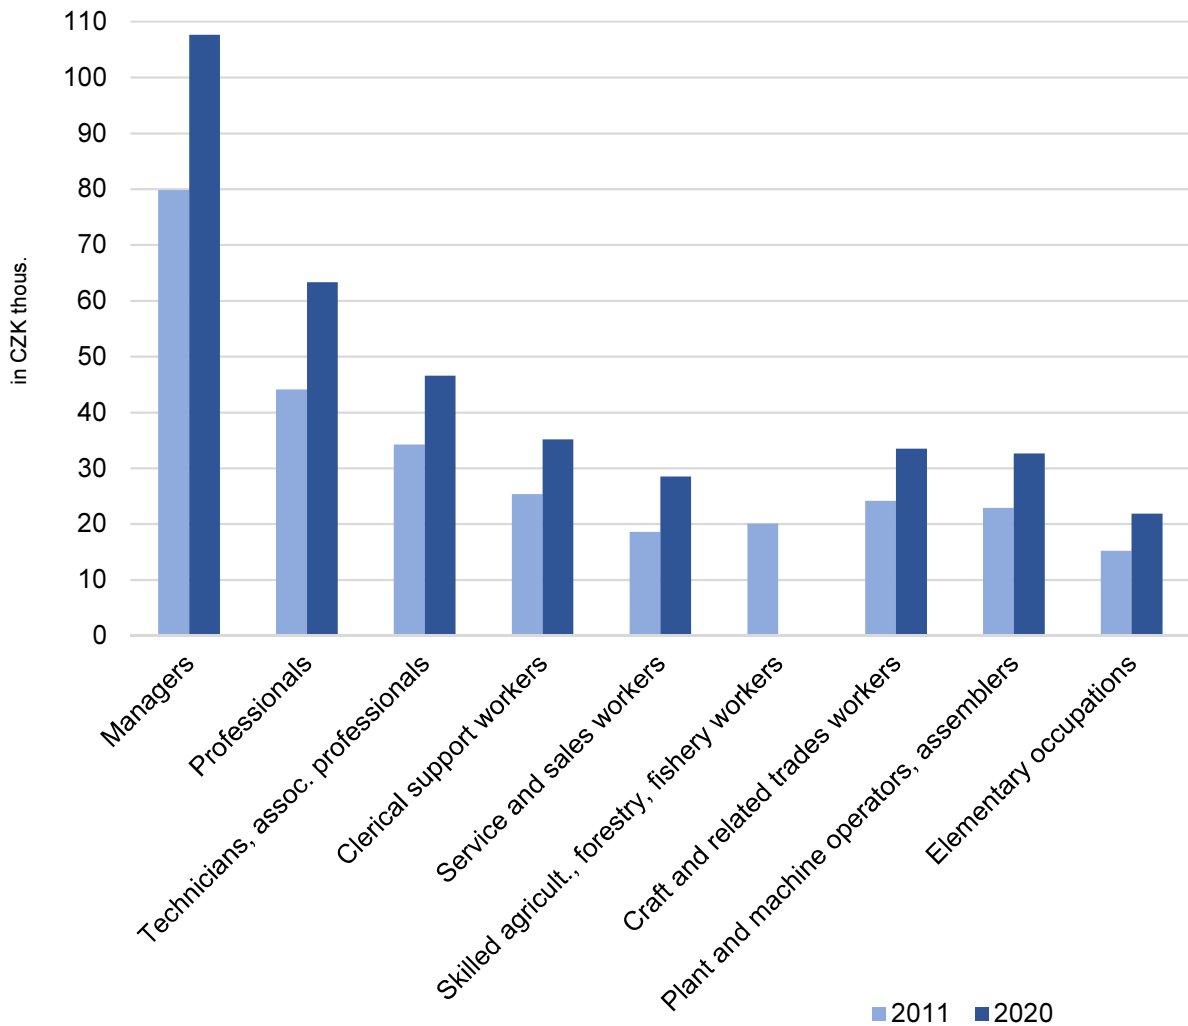

LABOUR MARKET IN GRAPHS II.

MEDIAN OF WAGES OF MEN AND WOMEN IN PRAGUE

Source: Ministry of Finance of the CR, Ministry of Labour and Social Affairs in the CR

AVERAGE GROSS WAGES BY CLASSIFICATION OF OCCUPATIONS IN PRAGUE 2020