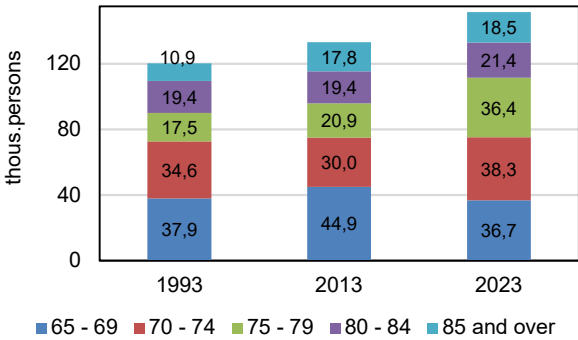

SENIOR WOMEN

WOMEN AGED 65+ IN PRAGUE

Source: CZSO

ONE-PERSON HOUSEHOLDS OF WOMEN 65+ IN PRAGUE

PENSION RECIPIENTS IN PRAGUE - FEMALES

Source: Ministry of Labour and Social Affairs