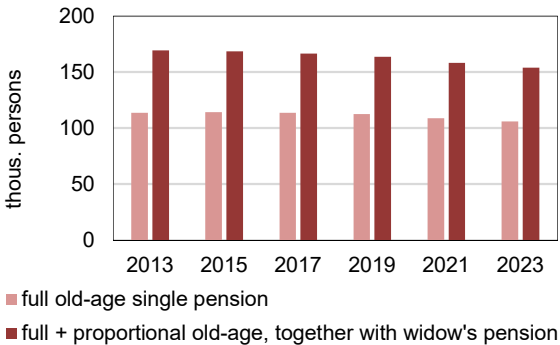

SENIOR WOMEN

WOMEN AGED 65+ IN PRAGUE

Source: CZSO

ONE-PERSON HOUSEHOLDS OF WOMEN 65+ IN PRAGUE

PENSION RECIPIENTS IN PRAGUE - FEMALES

Source: Ministry of Labour and Social Affairs