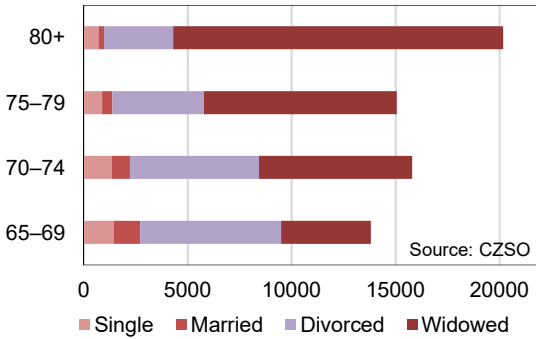

SENIOR WOMEN

WOMEN AGED 65+ IN PRAGUE

Source: CZSO

ONE-PERSON HOUSEHOLDS OF WOMEN 65+ IN PRAGUE

PENSION RECIPIENTS IN PRAGUE - FEMALES

Source: Ministry of Labour and Social Affairs