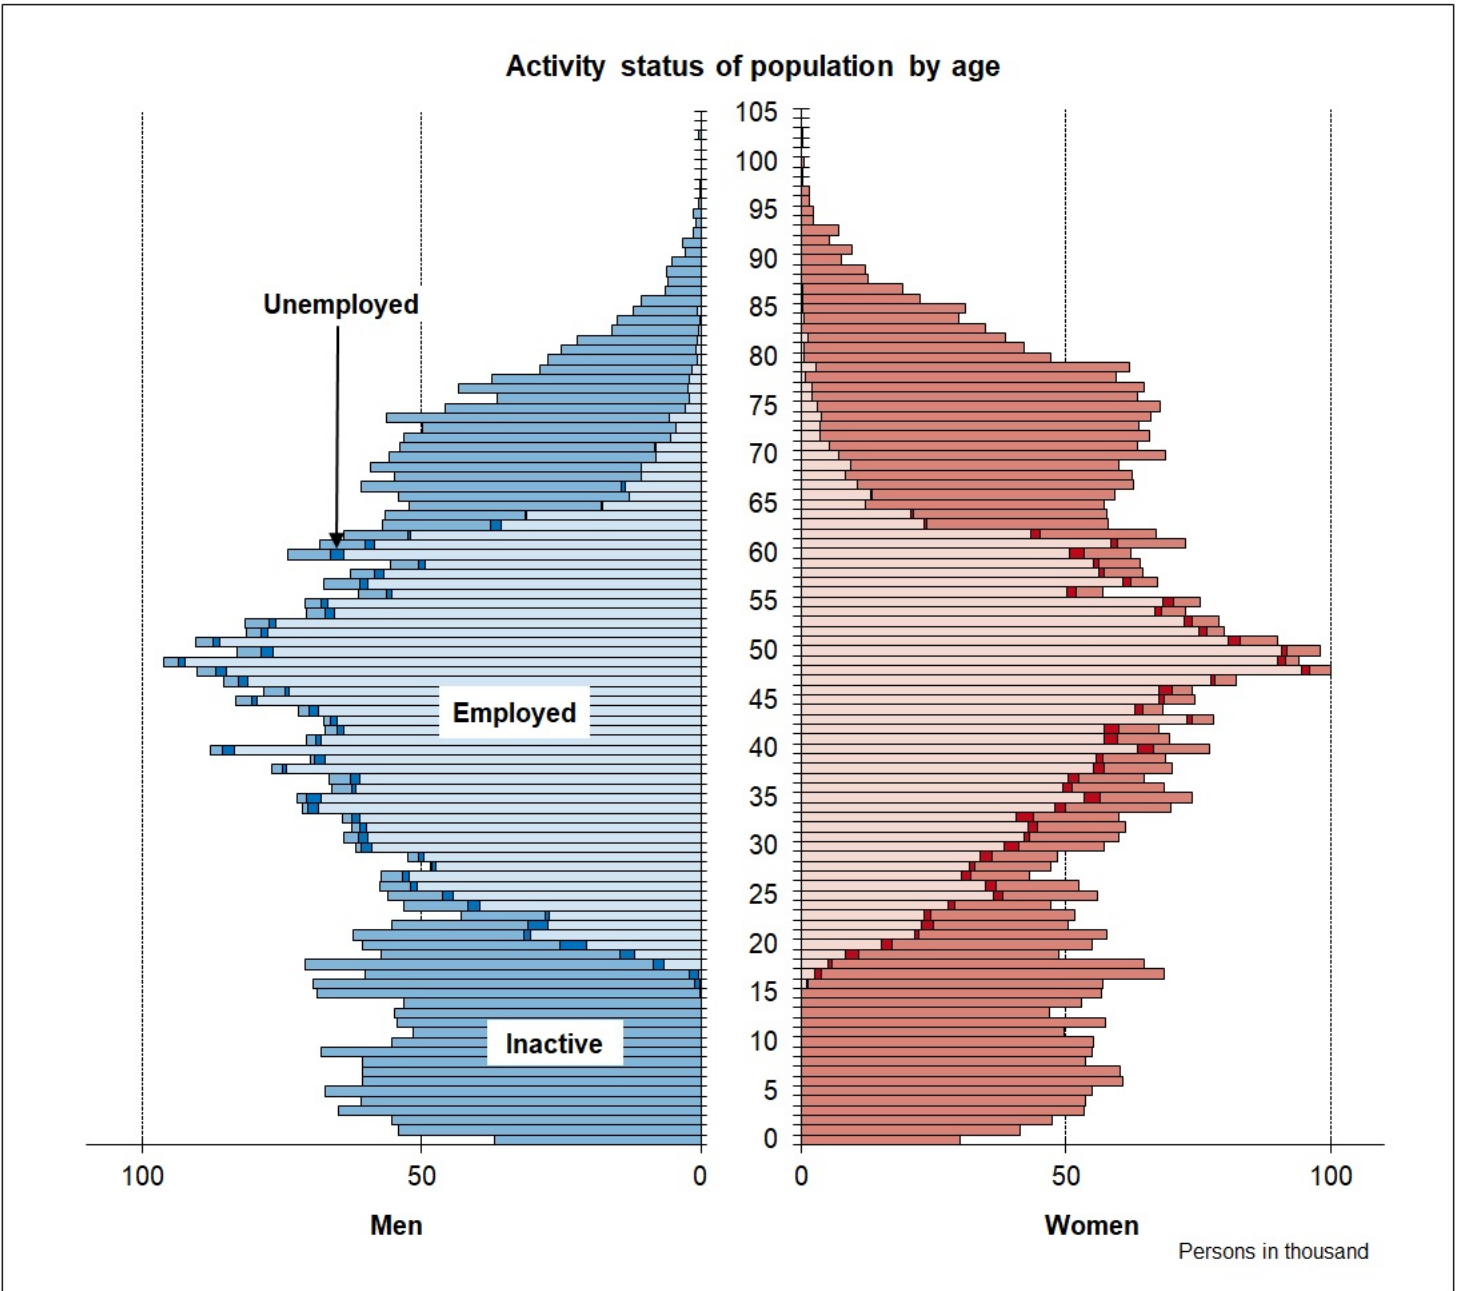

ACTIVITY STATUS OF POPULATION BY AGE

Territory : Czech Republic

Note: The identified data were weighted to the population of the Czech Republic on the basis of population statistics results, and from the demographic statistics totals, estimates of the number of persons living outside private households were deducted.