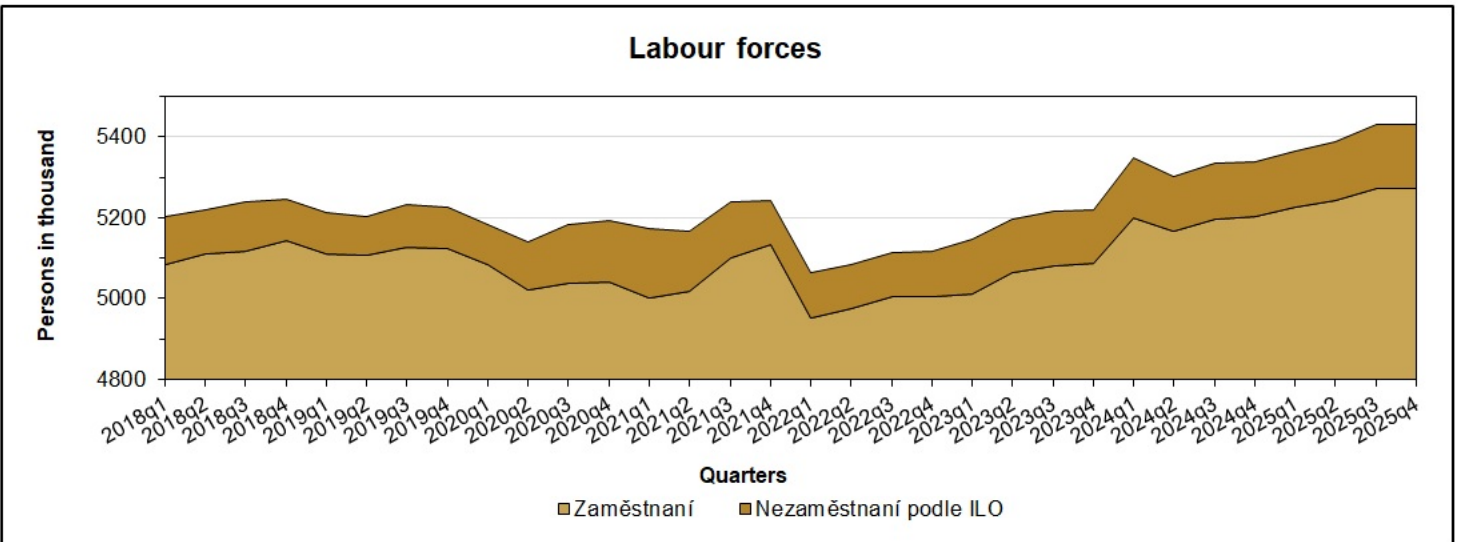

ACTIVITY STATUS OF POPULATION BY AGE

Territory : Czech Republic

Note: The identified data were weighted to the population of the Czech Republic on the basis of population statistics results, and from the demographic statistics totals, estimates of the number of persons living outside private households were deducted.