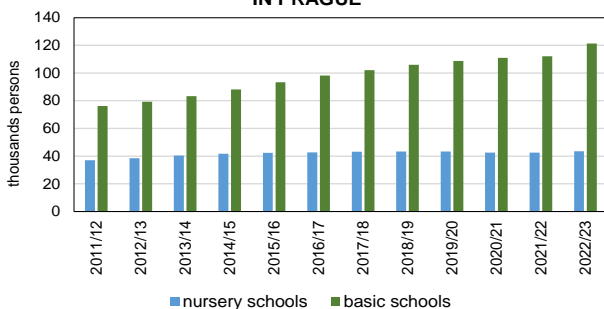

EDUCATION IN PRAGUE 2022/2023

Source: Ministry of Education, Youth, and Sports

	Prague	Czechia
Nursery schools	440	5 374
Classes	1 966	17 120
Children	43 510	369 205
Basic schools	291	4 261
Classes	5 568	51 190
Children	121 401	1 007 778
Secondary schools	190	1 294
Classes	3 129	20 378
Children	73 984	463 200
Conservatoires	8	18
Children	1 755	3 837
Higher professional schools	34	150
Students	4 880	20 639
Full-time studies	3 464	12 781
Universities¹⁾	27	56
Faculties	41	149
Students accoring to the place of study	121 891	304 518
with Czech citizenship	94 132	249 767
Students according to the place of permanent residence	36 220	304 518
with Czech citizenship	33 821	249 767

¹⁾ Public, private and state universities.

CHILDREN IN NURSERY OR BASIC SCHOOLS IN PRAGUE

Source: Ministry of Education, Youth, and Sports