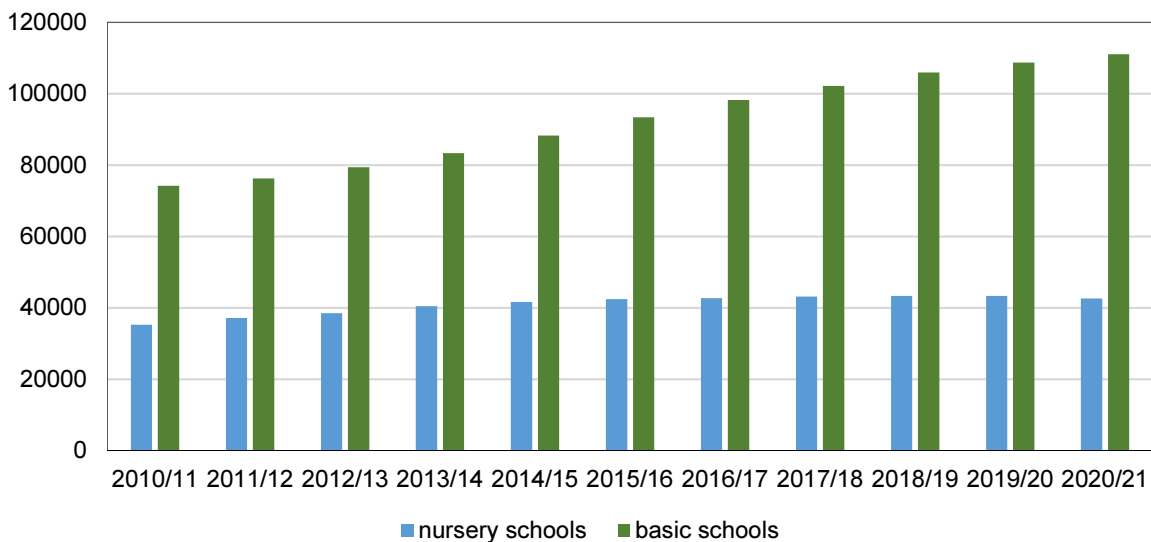

EDUCATION IN PRAGUE 2020/2021

Source: Ministry of Education, Youth, and Sports

	Prague	Czechia
Nursery schools	429	5 317
Classes	1 901	16 526
Children	42 578	357 598
Basic schools	284	4 214
Classes	5 286	49 201
Children	110 975	962 348
Secondary schools	186	1 280
Classes	3 022	19 569
Children	68 651	432 906
Conservatoires	8	18
Children	1 762	3 902
Higher professional schools	35	156
Students	4 609	18 458
Full-time studies	3 050	11 349
Universities¹⁾	28	59
Faculties	41	149
Students according to the place of study	117 052	299 396
with Czech citizenship	91 627	249 294
Students according to the place of permanent residence	35 562	299 396
with Czech citizenship	33 140	249 294

¹⁾ Public, private and state universities.

CHILDREN IN NURSERY OR BASIC SCHOOLS IN PRAGUE

Source: Ministry of Education, Youth, and Sports