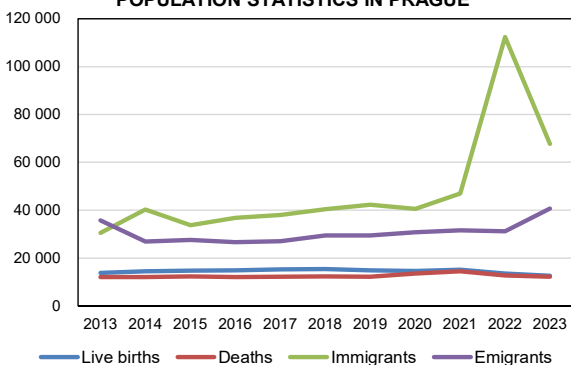

POPULATION PRAGUE 2023

Source: Czech Statistical Office

	Males	Females
Population, 31 December 2023	670 680	714 052
By age:		
0-14	111 605	107 042
15-64	453 739	455 698
65+	105 336	151 312
Average age (years)	40,2	43,1
Marriages	6 393	
per 1 000 inhabitants	4,7	
Divorces	2 288	
per 1 000 inhabitants	1,7	
Live births	6 426	6 149
per 1 000 inhabitants	9,7	8,7
Abortions	2 820	
per 1 000 inhabitants¹⁾	2,0	
Deaths	6 125	6 087
per 1 000 inhabitants	9,2	8,6
Natural change	301	62
per 1 000 inhabitants	0,5	0,1
Immigrants	34 294	33 405
per 1 000 inhabitants	51,6	47,1
Emigrants	20 297	20 359
per 1 000 inhabitants	30,5	28,7
Net migration	13 997	13 046
per 1 000 inhabitants	21,0	18,4
Total population change	14 298	13 108
per 1 000 inhabitants	21,5	18,5

¹⁾ Recalculated on 1000 mid-year population (men and women total).

POPULATION STATISTICS IN PRAGUE

Source: Czech Statistical Office