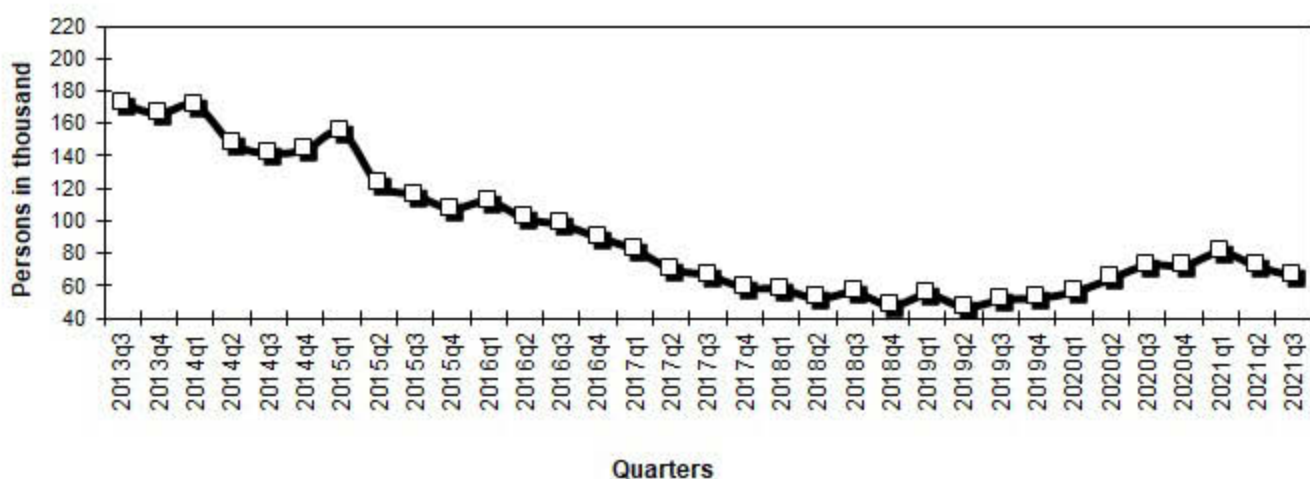

UNEMPLOYED

Territory : Czech Republic

ILO Unemployed - total

ILO Unemployed - men

ILO Unemployed - women