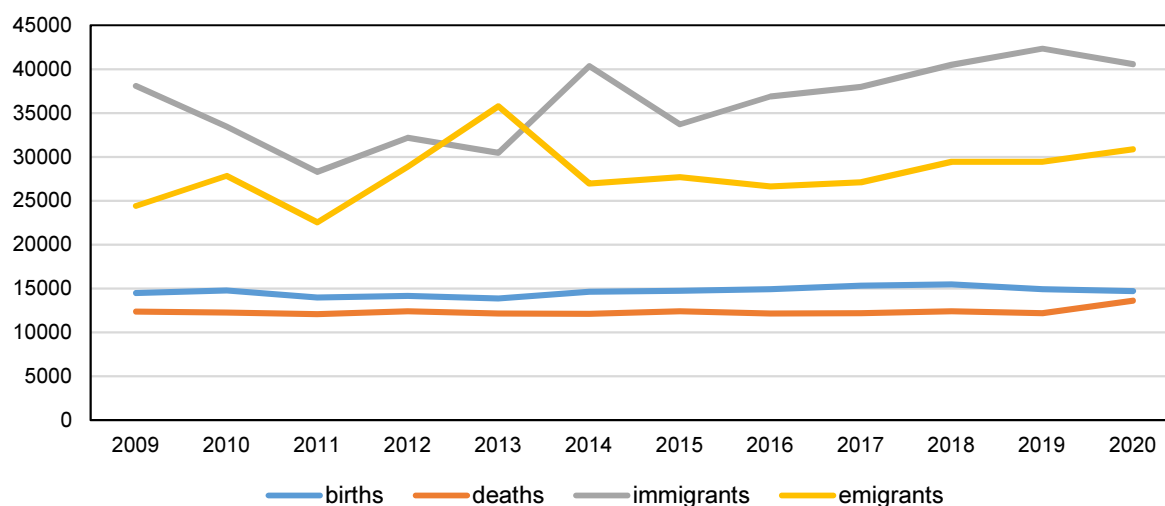

POPULATION PRAGUE 2020

Source: Czech Statistical Office

	Males	Females
Population, 31 December 2020	653 654	681 430
By age:		
0-14	109 081	103 743
15-64	439 680	429 469
65+	104 893	148 218
Average age (years)	40,5	43,3
Marriages	5 455	
per 1 000 inhabitants	4,1	
Divorces	2 633	
per 1 000 inhabitants	2,0	
Live births	7 483	7 230
per 1 000 inhabitants	11,5	10,7
Abortions	x	3 528
per 1 000 inhabitants¹⁾	x	5,3
Deaths	6 701	6 920
per 1 000 inhabitants	10,3	10,2
Natural change	782	310
per 1 000 inhabitants	1,2	0,5
Immigrants	21 668	18 914
per 1 000 inhabitants	33,4	27,9
Emigrants	16 082	14 785
per 1 000 inhabitants	24,8	21,8
Net migration	5 586	4 129
per 1 000 inhabitants	8,6	6,1
Total population change	6 368	4 439
per 1 000 inhabitants	9,8	6,5

POPULATION STATISTICS IN PRAGUE

Source: Czech Statistical Office