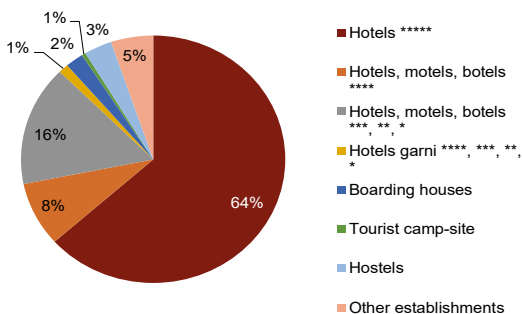

## TOURISM IN PRAGUE 2023

Source: Czech Statistical Office

	Number of establishments	Rooms	Beds
<b>Capacity of collective accomodation establishments</b>	<b>844</b>	<b>44 219</b>	<b>96 257</b>
Hotels *****	51	6 475	12 724
Hotels, motels, botels ****	271	19 463	40 711
Hotels, motels, botels ***	190	9 838	21 170
Hotels, motels, botels **	17	1 142	2 481
Hotels, motels, botels *	4	65	221
Hotels garni ****, ***, **, *	35	857	1 815
Boarding house	102	1 344	3 374
Tourist camp-site	19	191	768
Hostels	56	1 543	5 175
Other establishments	99	3 301	7 818

### BEDS IN ACCOMODATION ESTABLISHMENTS BY CATEGORY IN PRAGUE