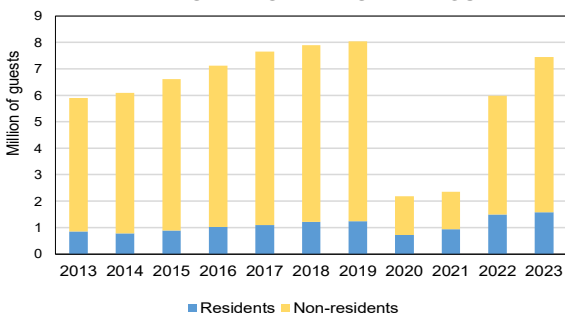

GUESTS IN COLLECTIVE ACCOMODATION ESTABLISHMENTS IN PRAGUE

Source: Czech Statistical Office