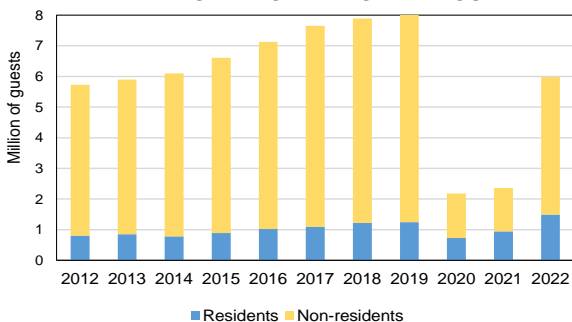

GUESTS IN COLLECTIVE ACCOMODATION ESTABLISHMENTS IN PRAGUE

Source: Czech Statistical Office