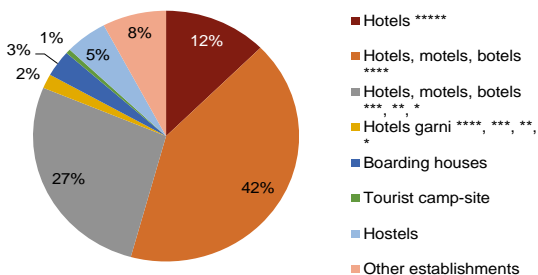

## TOURISM IN PRAGUE 2022

Source: Czech Statistical Office

	Number of establishments	Rooms	Beds
<b>Capacity of collective accomodation establishments</b>	<b>873</b>	<b>45 004</b>	<b>98 446</b>
Hotels *****	49	6 309	12 366
Hotels, motels, hotels ****	262	19 747	41 067
Hotels, motels, hotels ***	210	10 392	23 311
Hotels, motels, hotels **	20	1 381	3 020
Hotels, motels, hotels *	6	82	264
Hotels garni ****, ***, **, *	36	856	1 816
Boarding house	110	1 314	3 348
Tourist camp-site	19	192	562
Hostels	62	1 578	5 058
Other establishments	99	3 153	7 634

### BEDS IN ACCOMODATION ESTABLISHMENTS BY CATEGORY IN PRAGUE