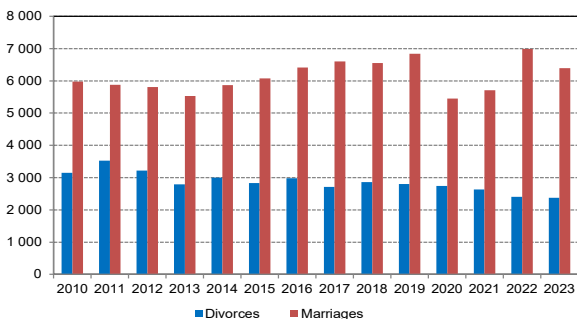

POPULATION, DIVORCES 2023

Source: Czech Statistical Office

	Divorces, total	Plaintiff female	Divorces by number of minors			
			Total	1	2	3+
Praha	2 288	547	1 214	590	550	74
Praha 1	63	24	23	18	5	-
Praha 2	84	17	43	22	20	1
Praha 3	120	23	53	30	20	3
Praha 4	229	59	114	57	50	7
Praha 5	166	30	96	42	44	10
Praha 6	193	34	107	48	50	9
Praha 7	81	10	39	14	23	2
Praha 8	207	59	111	50	51	10
Praha 9	94	28	53	31	18	4
Praha 10	189	45	90	48	39	3
Praha 11	139	39	73	35	34	4
Praha 12	118	33	67	24	37	6
Praha 13	119	31	63	29	32	2
Praha 14	89	26	41	24	14	3
Praha 15	119	27	72	30	40	2
Praha 16	43	6	30	17	9	4
Praha 17	37	9	23	15	6	2
Praha 18	67	17	40	18	20	2
Praha 19	31	5	18	10	8	-
Praha 20	30	10	19	11	8	-
Praha 21	33	8	20	8	12	-
Praha 22	37	7	19	9	10	-

DIVORCES AND MARRIAGES IN PRAGUE IN 2023

Source: Czech Statistical Office