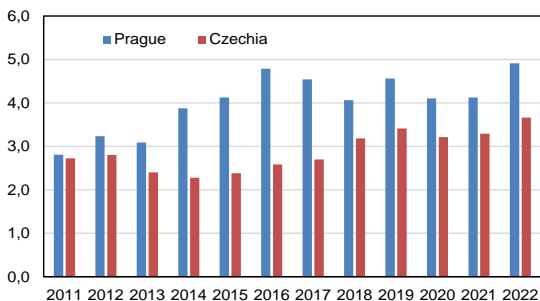

HOUSING CONSTRUCTION 2022

by 22 administrative districts, preliminary data

Source: Czech Statistical Office

	Dwellings by stage of construction		
	Dwellings started	Dwellings completed	Dwellings completed in new multi-dwelling buildings¹⁾
Praha	6 490	6 575	5 368
Praha 1	70	2	-
Praha 2	-	56	-
Praha 3	241	614	572
Praha 4	305	486	411
Praha 5	40	281	254
Praha 6	172	78	4
Praha 7	139	282	245
Praha 8	570	1 061	701
Praha 9	1 744	775	761
Praha 10	465	596	518
Praha 11	370	202	183
Praha 12	367	354	327
Praha 13	935	187	123
Praha 14	3	142	113
Praha 15	316	258	227
Praha 16	73	48	8
Praha 17	85	507	486
Praha 18	231	51	-
Praha 19	155	154	127
Praha 20	18	2	-
Praha 21	64	62	-
Praha 22	127	377	308

¹⁾ Excluding all types of extensions.

COMPLETED DWELLINGS PER 1000 INHABITANTS

Source: Czech Statistical Office