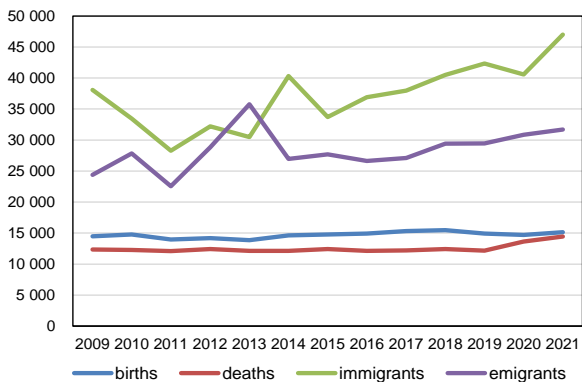

POPULATION PRAGUE 2021

Source: Czech Statistical Office

	Males	Females
Population, 31 December 2021	623 121	652 285
By age:		
0-14	104 491	98 981
15-64	414 990	405 771
65+	103 640	147 533
Average age (years)	40,7	43,7
Marriages	5 704	
per 1 000 inhabitants	4,5	
Divorces	2 404	
per 1 000 inhabitants	1,9	
Live births	7 793	7 364
per 1 000 inhabitants	12,6	11,3
Abortions	.	.
per 1 000 inhabitants¹⁾	.	.
Deaths	7 366	7 094
per 1 000 inhabitants	11,9	10,9
Natural change	427	270
per 1 000 inhabitants	0,7	0,4
Immigrants	25 572	21 417
per 1 000 inhabitants	41,4	33,0
Emigrants	16 194	15 499
per 1 000 inhabitants	26,2	23,9
Net migration	9 378	5 918
per 1 000 inhabitants	15,2	9,1
Total population change	9 805	6 188
per 1 000 inhabitants	15,9	9,5

¹⁾ Recalculated on 1000 mid-year population (men and women total).

POPULATION STATISTICS IN PRAGUE

Source: Czech Statistical Office