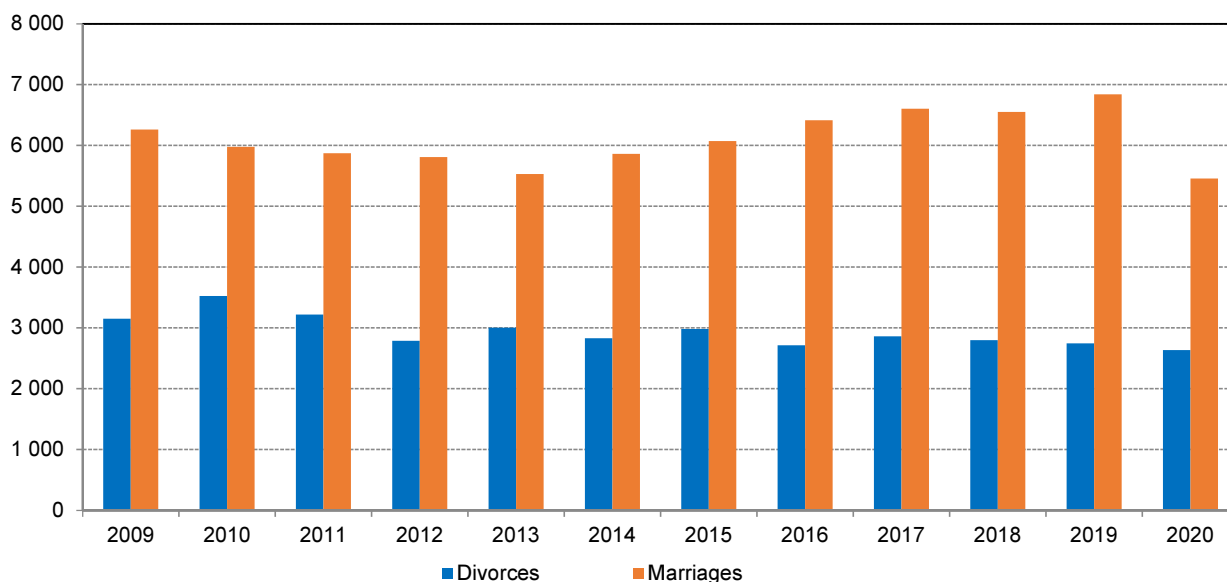

POPULATION, DIVORCES 2020

Source: Czech Statistical Office

	Divorces, total	Plaintiff female	Divorces by number of minors			
			Total	1	2	3+
Praha	2 633	658	1 443	748	614	81
Praha 1	76	6	35	24	9	2
Praha 2	86	22	47	27	19	1
Praha 3	96	24	44	25	17	2
Praha 4	254	73	133	80	47	6
Praha 5	170	46	100	56	38	6
Praha 6	254	62	145	81	55	9
Praha 7	111	34	58	28	25	5
Praha 8	285	21	166	89	68	9
Praha 9	136	40	74	36	34	4
Praha 10	203	60	105	46	53	6
Praha 11	149	36	84	36	43	5
Praha 12	117	36	66	29	28	9
Praha 13	131	37	66	30	33	3
Praha 14	108	36	51	28	23	-
Praha 15	87	28	51	25	23	3
Praha 16	67	12	35	18	13	4
Praha 17	59	15	38	23	15	-
Praha 18	83	28	54	26	26	2
Praha 19	44	9	28	13	13	2
Praha 20	32	12	14	7	7	-
Praha 21	32	7	20	12	7	1
Praha 22	53	14	29	9	18	2

DIVORCES AND MARRIAGES IN PRAGUE IN 2020

Source: Czech Statistical Office