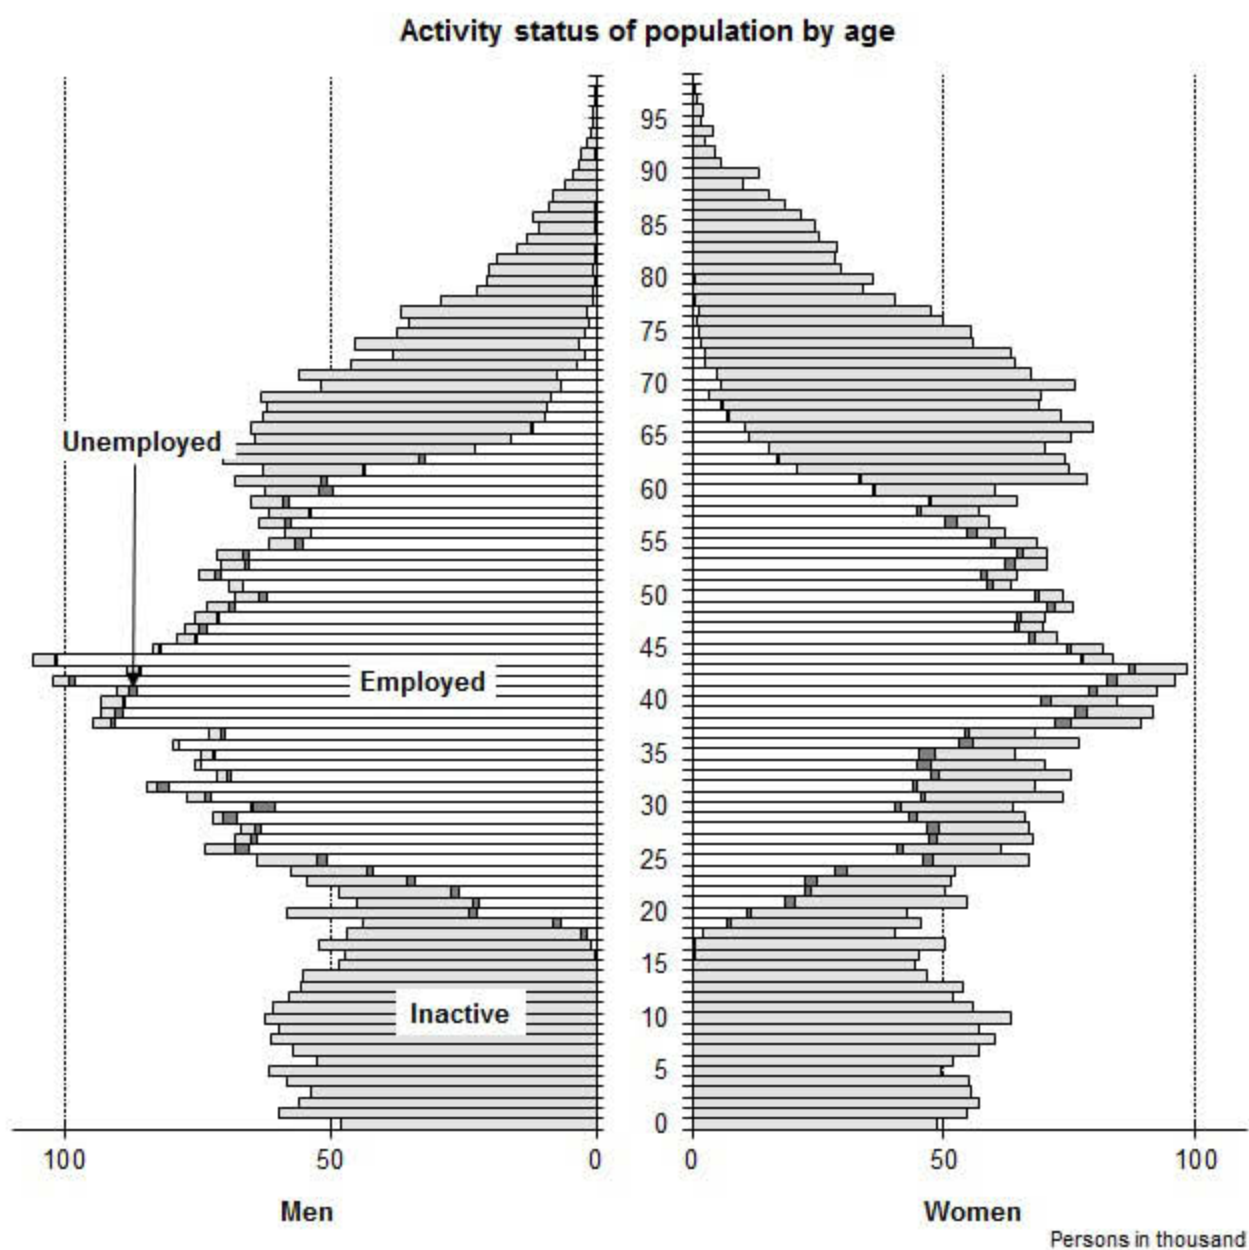

ACTIVITY STATUS OF POPULATION BY AGE

Territory : Czech Republic

Labour forces