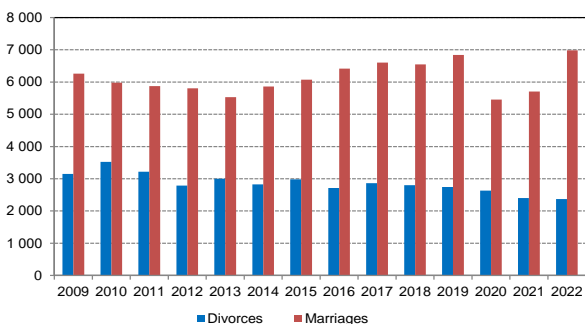

POPULATION, DIVORCES 2022

Source: Czech Statistical Office

	Divorces, total	Plaintiff female	Divorces by number of minors			
			Total	1	2	3+
Praha	2 370	538	1 203	571	552	80
Praha 1	54	16	18	11	6	1
Praha 2	101	22	48	22	25	1
Praha 3	124	34	62	38	22	2
Praha 4	250	56	142	78	58	6
Praha 5	143	20	72	27	41	4
Praha 6	209	37	94	45	40	9
Praha 7	69	11	37	15	18	4
Praha 8	202	21	115	59	49	7
Praha 9	103	34	51	29	21	1
Praha 10	204	50	86	44	36	6
Praha 11	168	49	92	38	48	6
Praha 12	126	47	69	33	33	3
Praha 13	131	25	71	33	32	6
Praha 14	94	27	43	22	18	3
Praha 15	87	15	36	15	16	5
Praha 16	40	3	21	10	11	-
Praha 17	60	8	31	15	14	2
Praha 18	53	14	34	12	22	-
Praha 19	31	10	18	4	10	4
Praha 20	34	12	15	4	11	-
Praha 21	41	14	27	9	14	4
Praha 22	46	13	21	8	7	6

DIVORCES AND MARRIAGES IN PRAQUE IN 2022

Source: Czech Statistical Office