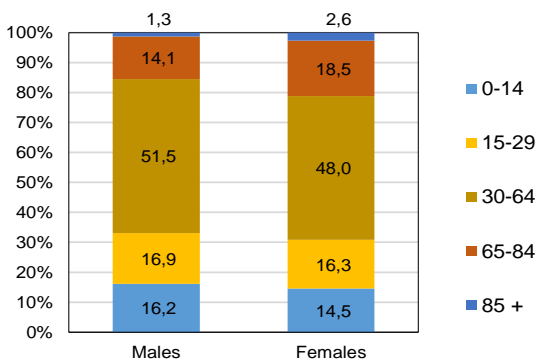

PRAGUE POPULATION AND HOUSING CENSUS I.

POPULATION BY AGE IN PRAGUE (2021)

PRAGUE POPULATION BY PLACE OF BIRTH (2021)

WOMEN AGED 15+ BY NUMBER OF CHILDREN BORN ALIVE (2021)