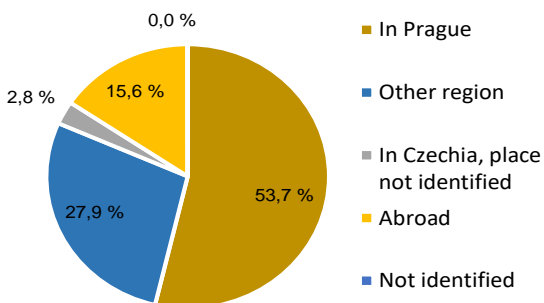

PRAGUE POPULATION AND HOUSING CENSUS I.

POPULATION BY AGE IN PRAGUE (2021)

PRAGUE POPULATION BY PLACE OF BIRTH (2021)

WOMEN AGED 15+ BY NUMBER OF CHILDREN BORN ALIVE (2021)